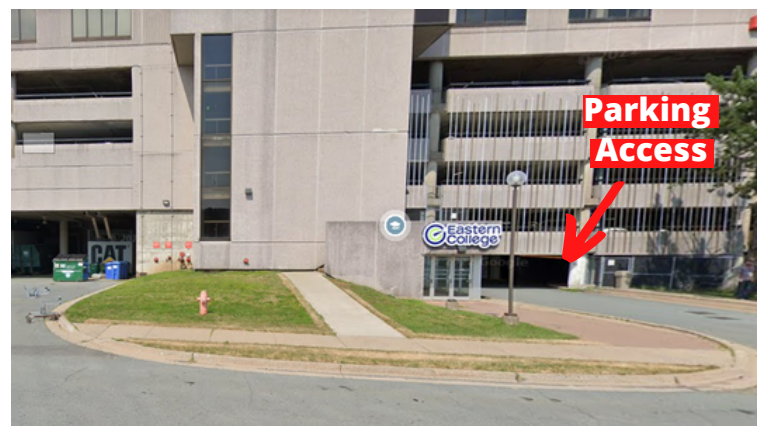

Halifax Campus Directions

Whether you're coming by car, public transit, bike, or on foot, here are some helpful tips on finding your way to the campus.

Address:
6940 Mumford Road, Halifax, NS, B3L 0B7
Ground Floor

If you are driving...

- 1** Free covered parking is available at our campus! Enter the parkade and go to P4. Take the Central Elevator to the ground floor and Eastern College will be on your left.

2

There is also an entrance to an underground parking from Philip St. Take the Central Elevator to the ground floor and Eastern College will be on your left.

If you are on foot or taking public transit...

3

Enter through the doors of bay west centre 6940 (right by CBC Radio Canada), head down the hallway and you will arrive at Eastern College.

4

Alternatively, enter through the doors of Mumford Professional Center 6960, take your first left and you will see a bay west centre door. Once you cross the door, Eastern College will be on your right.